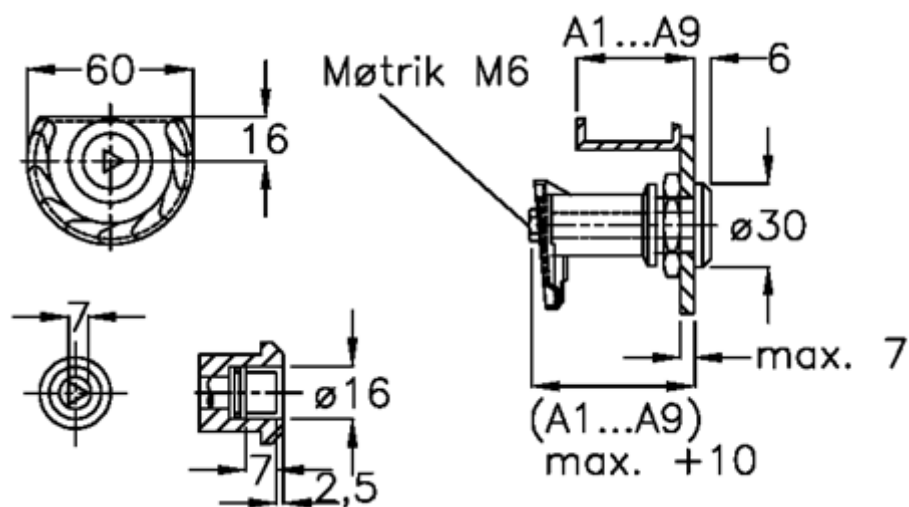

Data Sheet

Article number: 209180271

Description: E+G Door lock
GN 119-DK-A7-NI

Measures

Door + frame thickness = 47-55

Measure type = A7